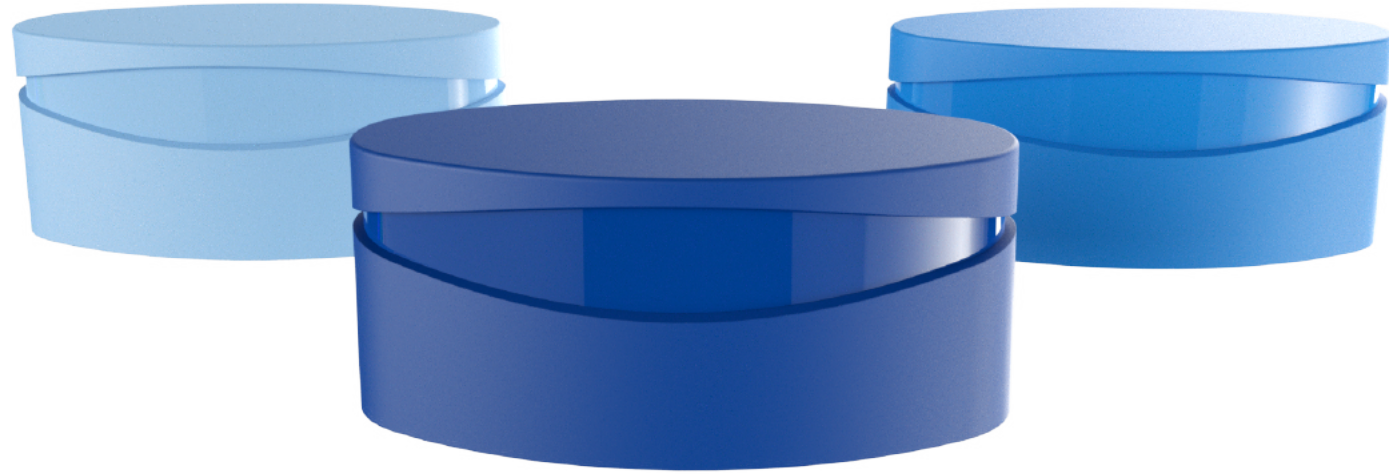

Item Code	Material	g	H mm	mm	Orifice mm		Finish	Color
C5600	PP Copo	7.4	26.85	63.91	2	Special	Dual effect: Glossy, Matte	Single
C5601	PP Copo	7.4	26.85	63.91	4	Special	Dual effect: Glossy, Matte	Single